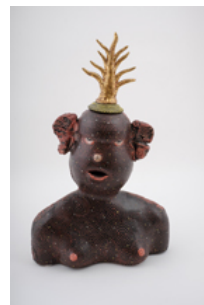

Andy Nasisse
American, b. 1946
Untitled, 2006
Stoneware
23 3/4 x 14 1/2 x 7 1/2 inches
Collection of Dr. Robert and Deanna Harris Burger