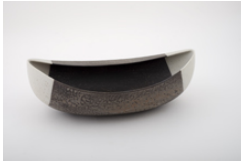

Function, Form, and Fantasy: Ceramics from the Dr. Robert and Deanna Harris Burger Collection, May 7–August 14, 2016

Malene Mullertz
Danish, b. 1949
Untitled, 1979
Stoneware
5 1/2 x 16 1/2 x 8 7/8 inches
Gift of Dr. Robert and Deanna Harris Burger