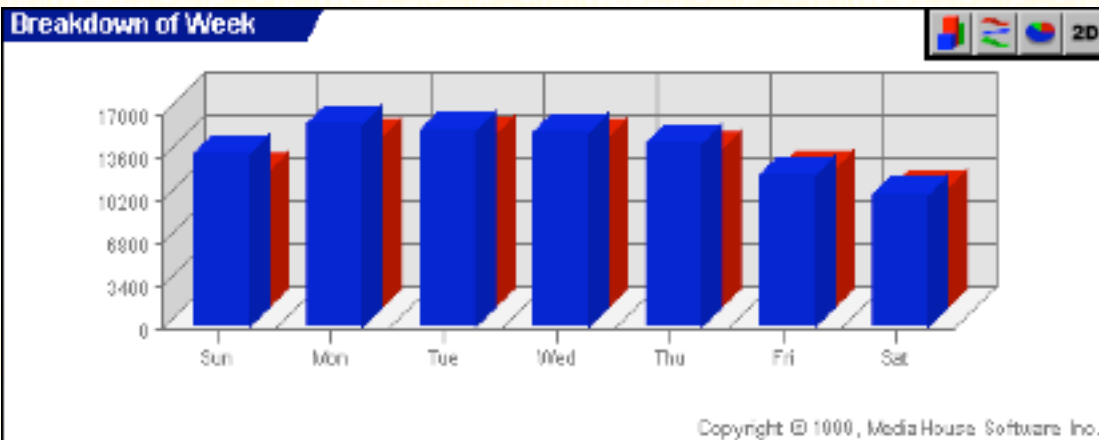

[Refresh](#)[Print](#)[Export](#)[? - Help](#)

**5.04 Live content created 13:38:30 Mon Oct 10th, 2005 (Server Time)**

Weekly Report - Usage by Sessions for the Week of Mar 27th, 2005.

Query Information	This Report
Start of Query Range: Sun Mar 27th, 2005	Usage by Sessions reports individual sessions for any day, week, month or range within recorded Web site history. Sessions are tracked per IP Address and must register at least one hit to be counted.
End of Query Range: Sat Apr 2nd, 2005	
Number of Days in Selection: 7	
Unit of Measurement: Sessions	

## User Sessions

### Summary

Total For Week:	<b>98833</b> Sessions.
Average Weekly Total:	<b>85514.24</b> Sessions.
The Top Day is	<b>Monday</b> with <b>16180</b> Sessions.
The Average Top Day is	<b>Tuesday</b> with <b>13795.32</b> Sessions.
The Low Day is	<b>Saturday</b> with <b>10642</b> Sessions.
The Average Low Day is	<b>Saturday</b> with <b>9669.04</b> Sessions.