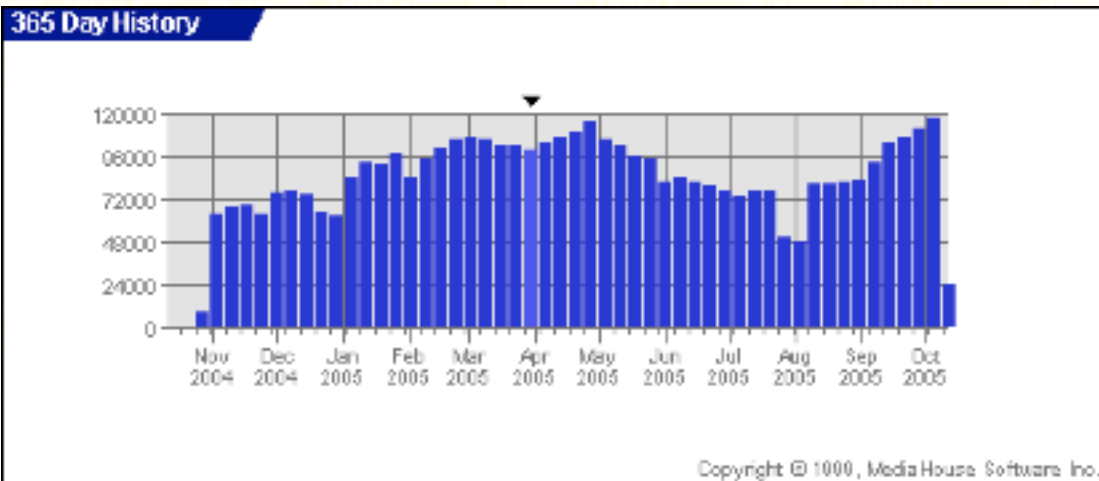

[Refresh](#)[Print](#)[Export](#)[? - Help](#)

**5.04 Live content created 13:38:30 Mon Oct 10th, 2005 (Server Time)**

Weekly Report - Usage by Sessions for the Week of Mar 27th, 2005.

Query Information	This Report
Start of Query Range: Sun Mar 27th, 2005	Usage by Sessions reports individual sessions for any day, week, month or range within recorded Web site history. Sessions are tracked per IP Address and must register at least one hit to be counted.
End of Query Range: Sat Apr 2nd, 2005	
Number of Days in Selection: 7	
Unit of Measurement: Sessions	

## User Sessions

### Summary

Total For Week:	<b>98833</b> Sessions.
Average Weekly Total:	<b>85514.24</b> Sessions.
The Top Day is	<b>Monday</b> with <b>16180</b> Sessions.
The Average Top Day is	<b>Tuesday</b> with <b>13795.32</b> Sessions.
The Low Day is	<b>Saturday</b> with <b>10642</b> Sessions.
The Average Low Day is	<b>Saturday</b> with <b>9669.04</b> Sessions.