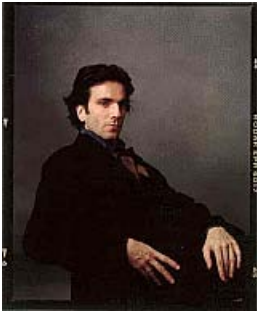

1992

Chromogenic print

Frame: 39 1/4 x 45 1/8 x 1 1/2 in. (99.7 x 114.6 x 3.8 cm)

Courtesy of the artist

Annie Leibovitz: A Photographer's Life, 1990-2005

EL49.45
Annie Leibovitz
Tony Kushner, Vandam Street studio, New York
1992
Chromogenic print
Frame: 39 1/8 x 45 1/8 x 1 1/2 in. (99.4 x 114.6 x 3.8 cm)
Courtesy of the artist