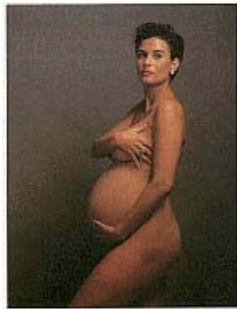

EL49.37

Annie Leibovitz

Demi Moore, Los Angeles

1991

Chromogenic print

Frame: 45 1/8 x 39 1/8 x 1 1/2 in. (114.6 x 99.4 x 3.8 cm)

Courtesy of the artist