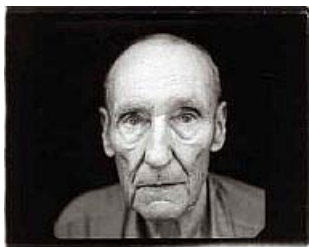

Annie Leibovitz: A Photographer's Life, 1990-2005

EL49.80

Annie Leibovitz

William S. Burroughs in his garage, Lawrence, Kansas

1995

Chromogenic print

Frame: 39 1/16 x 45 1/8 x 1 1/2 in. (99.2 x 114.6 x 3.8 cm)

Courtesy of the artist