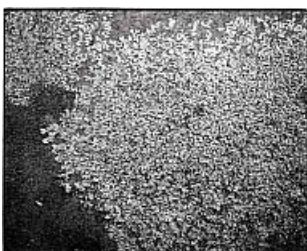

EL49.189a-c

Annie Leibovitz

Daisen-in Temple, Kyoto, Japan

1995

Chromogenic print

93 x 115 3/4 x 1 1/8 in. (236.2 x 294 x 2.9 cm)

Other (.a - left panel): 93 x 37 9/16 x 1 1/8 in. (236.2 x 95.4 x 2.9 cm)

Other (.b - center panel): 93 x 39 1/2 x 1 1/4 in. (236.2 x 100.3 x 3.2 cm)

Other (.c - right panel): 93 x 38 3/4 x 1 1/4 in. (236.2 x 98.4 x 3.2 cm)

Courtesy of the artist