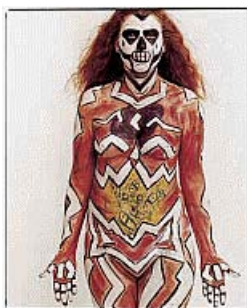

EL49.41

Annie Leibovitz

Kerie Campbell, member of WORLD, San Francisco

1993

Chromogenic print

Frame: 45 1/8 x 39 1/8 x 1 1/2 in. (114.6 x 99.4 x 3.8 cm)

Courtesy of the artist