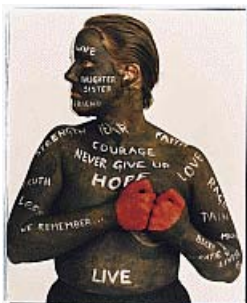

Annie Leibovitz

Karen Finley at her home in Nyack, New York

1992

Chromogenic print

Frame: 39 1/8 x 49 1/8 x 1 1/2 in. (99.4 x 124.8 x 3.8 cm)

Courtesy of the artist

EL49.40

Annie Leibovitz