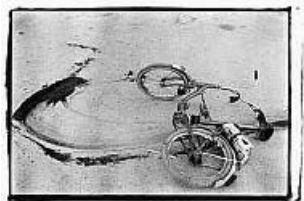

Courtesy of the artist

EL49.71

Annie Leibovitz

The National Library, Sarajevo

1993

Gelatin silver print

Frame: 12 1/16 x 14 1/16 x 1 1/4 in. (30.6 x 35.7 x 3.2 cm)

Courtesy of the artist