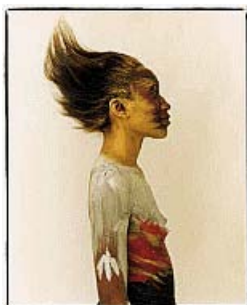

EL49.41

Annie Leibovitz

Kerie Campbell, member of WORLD, San Francisco

1993

Chromogenic print

Frame: 45 1/8 x 39 1/8 x 1 1/2 in. (114.6 x 99.4 x 3.8 cm)

Courtesy of the artist

EL49.42