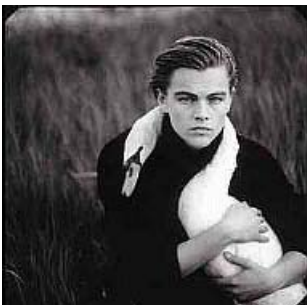

EL49.95
Annie Leibovitz
Leonardo DiCaprio, Tejon Ranch, Lebec, California
1997
Chromogenic print
Frame: 39 1/16 x 45 1/8 x 1 1/2 in. (99.2 x 114.6 x 3.8 cm)
Courtesy of the artist